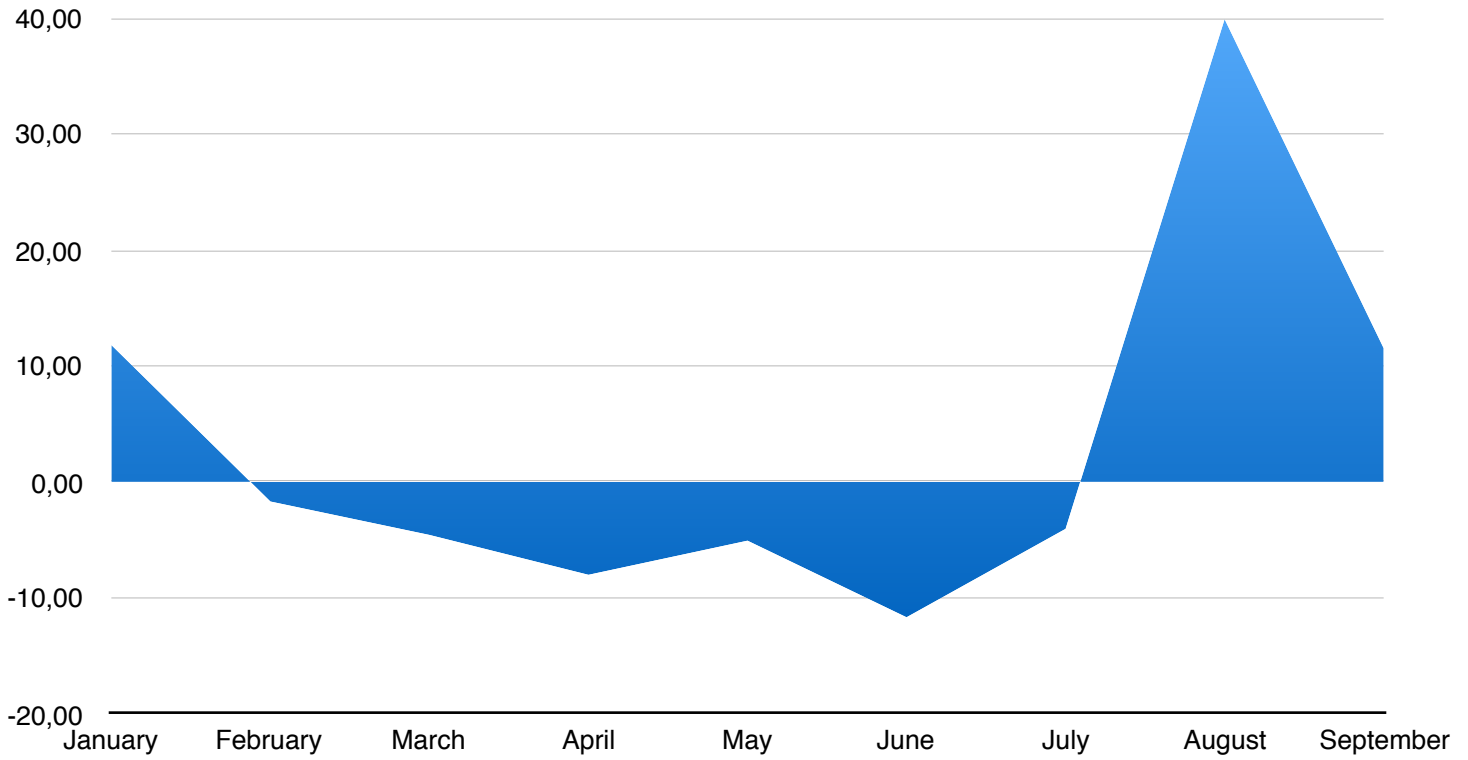

Performance WHC Technology Program 2019

Win/Loss Cumulate (%)

Win/Loss (%)