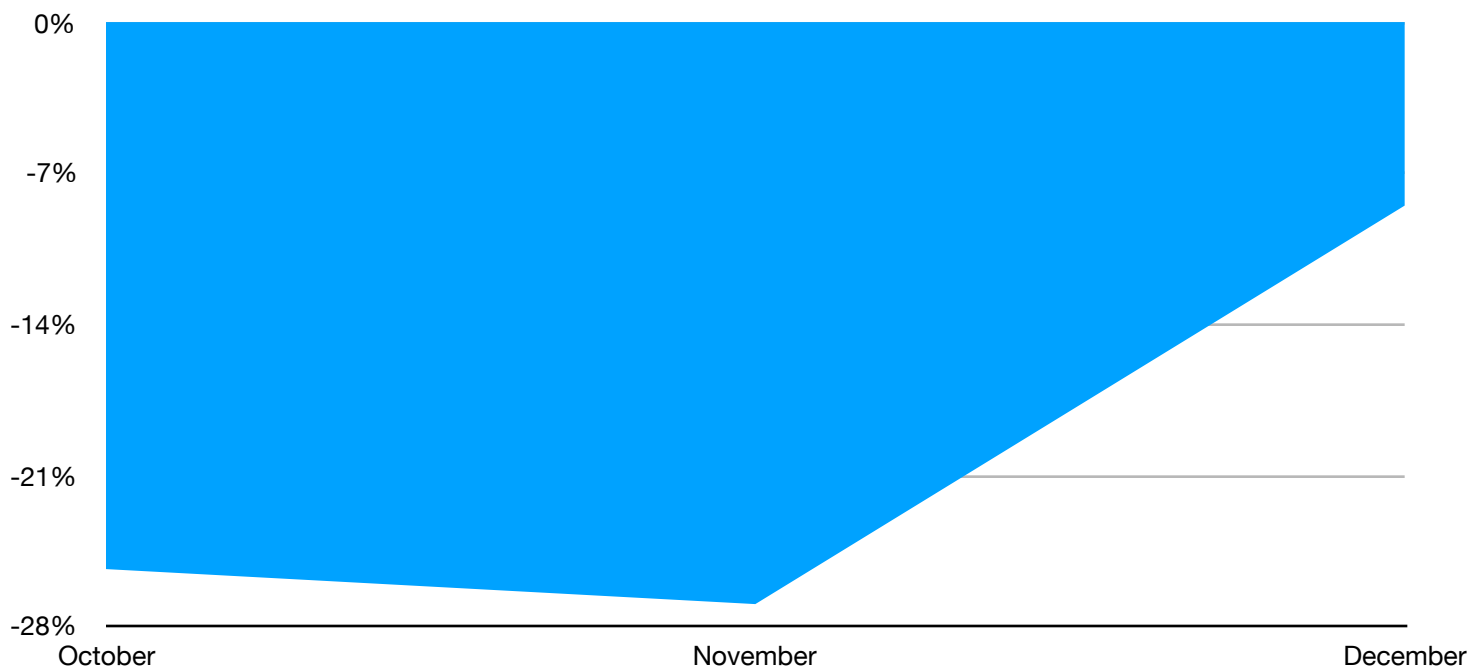

Performance WHC Future Program 2019

Win/Loss Cumulate

Win/Loss