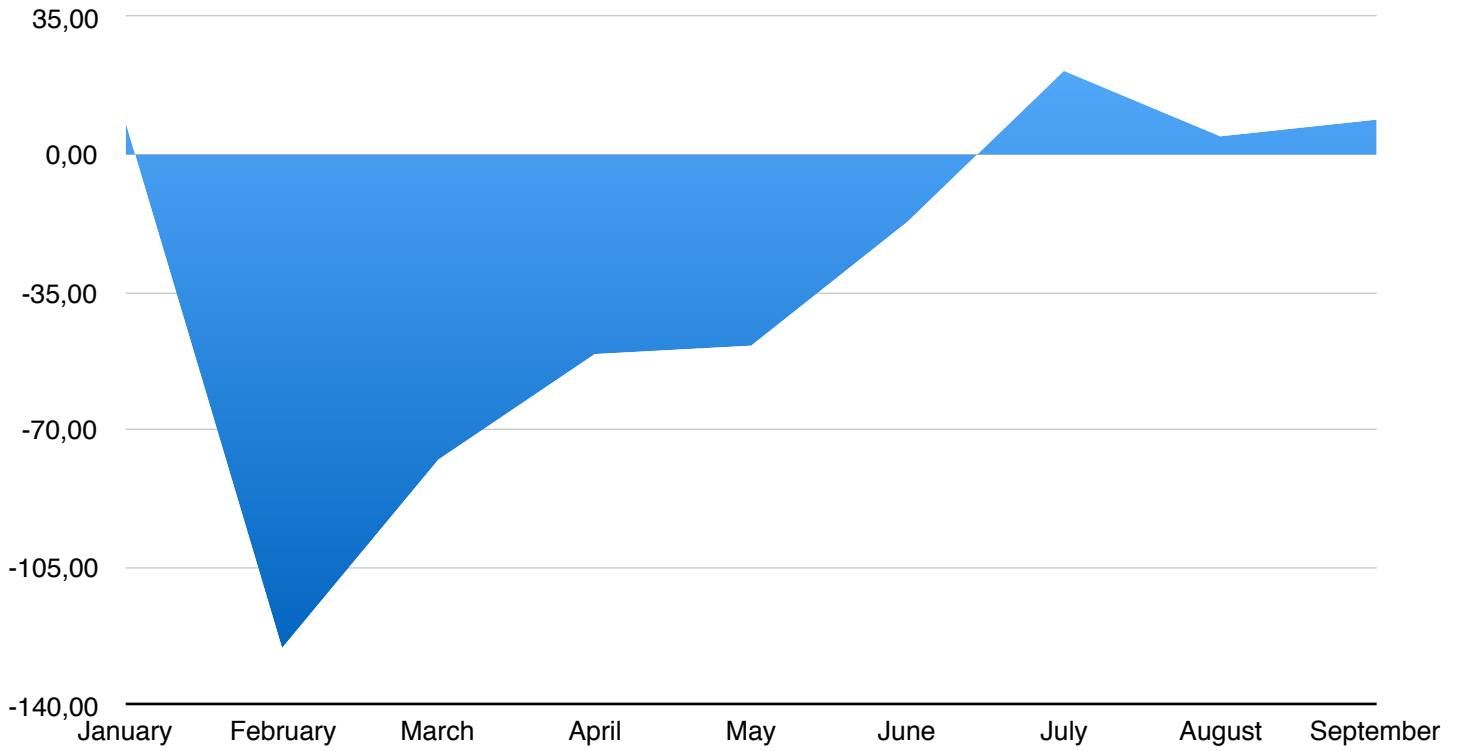

# Performance WHC Arbitrage Program 2019

Win/Loss Cum (%)

Win/Loss (%)