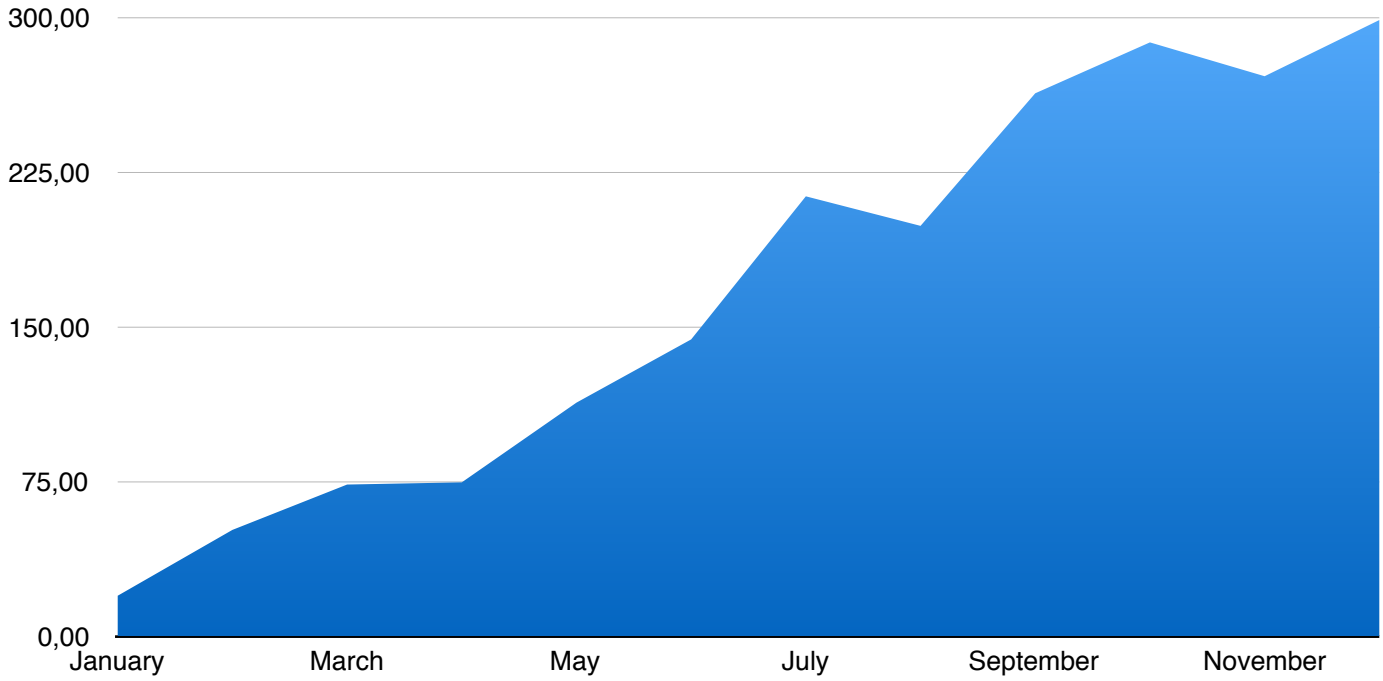

Performance WHC Energy Program 2018

Win/Loss Cumulate (%)

Win/Loss (%)