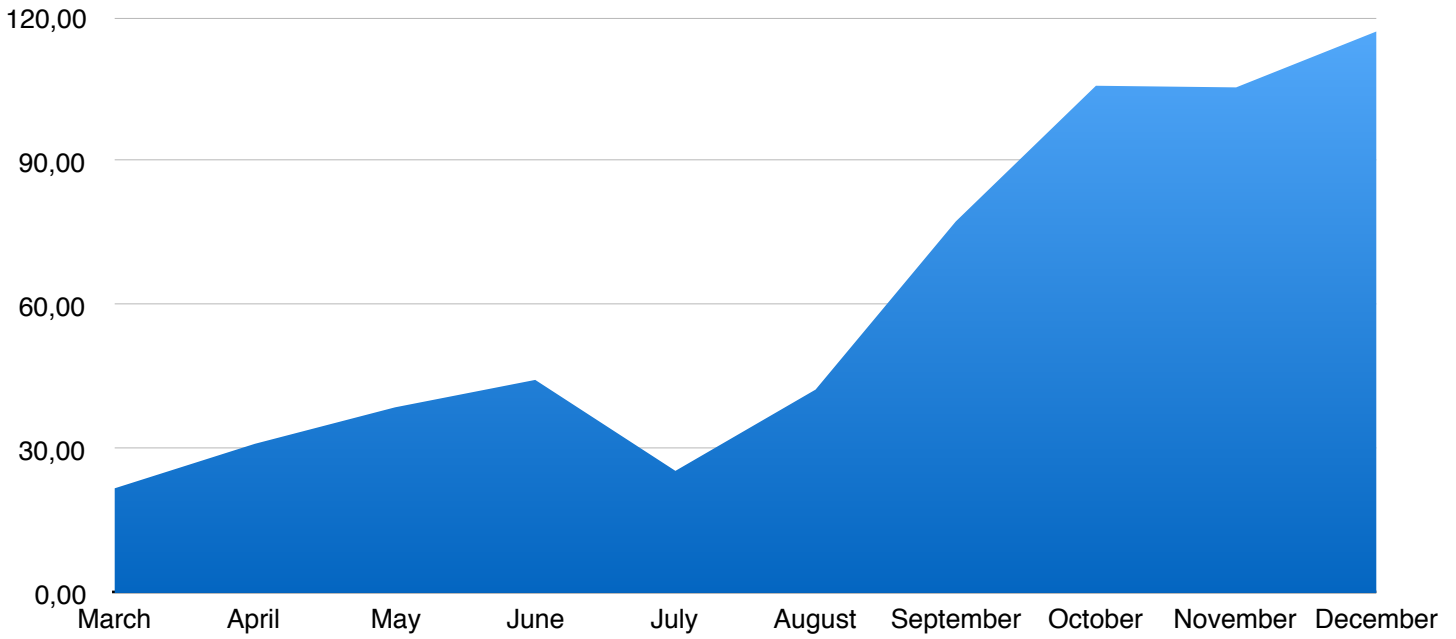

Performance WHC Finance Program 2017

Win/Loss Cumulate (%)

Win/Loss (%)