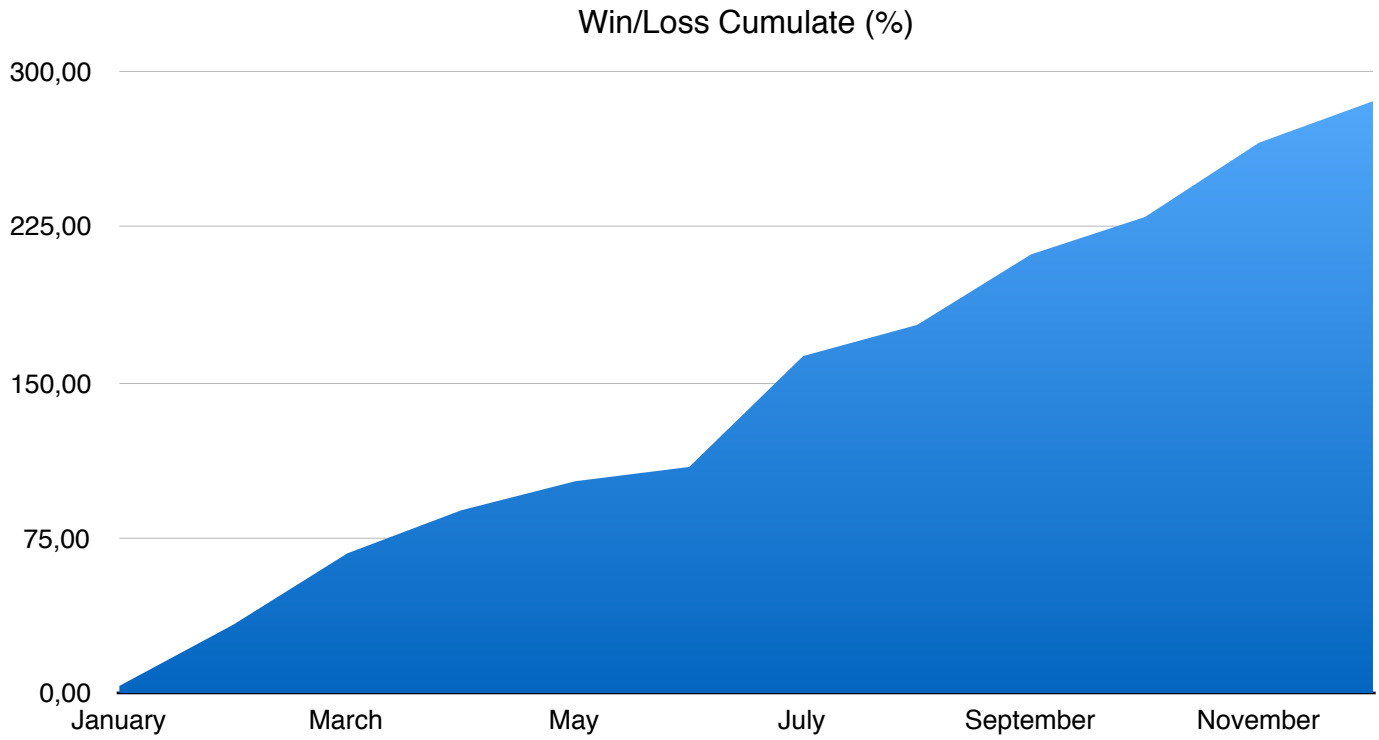

Performance WHC BioPharma Program 2017

Win/Loss (%)